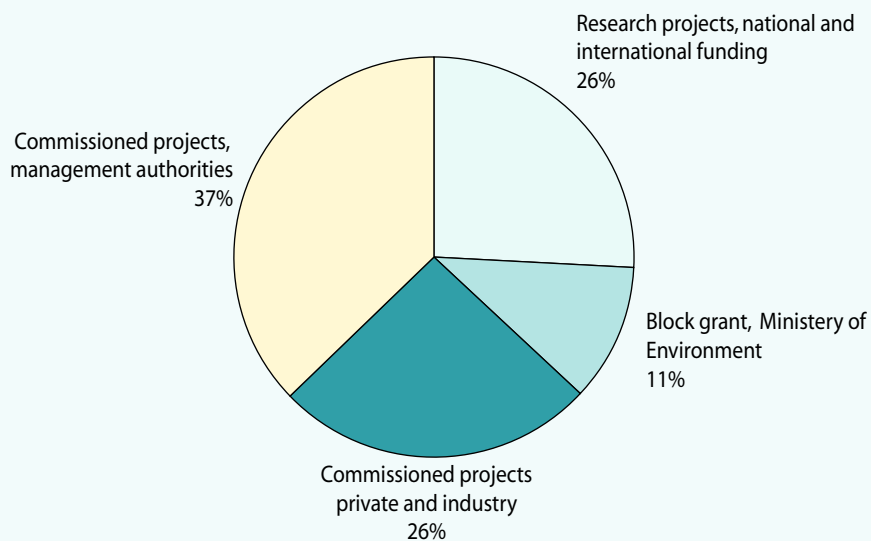

NINA's turnover 2008

Total turnover: 24,1 mill. EUR