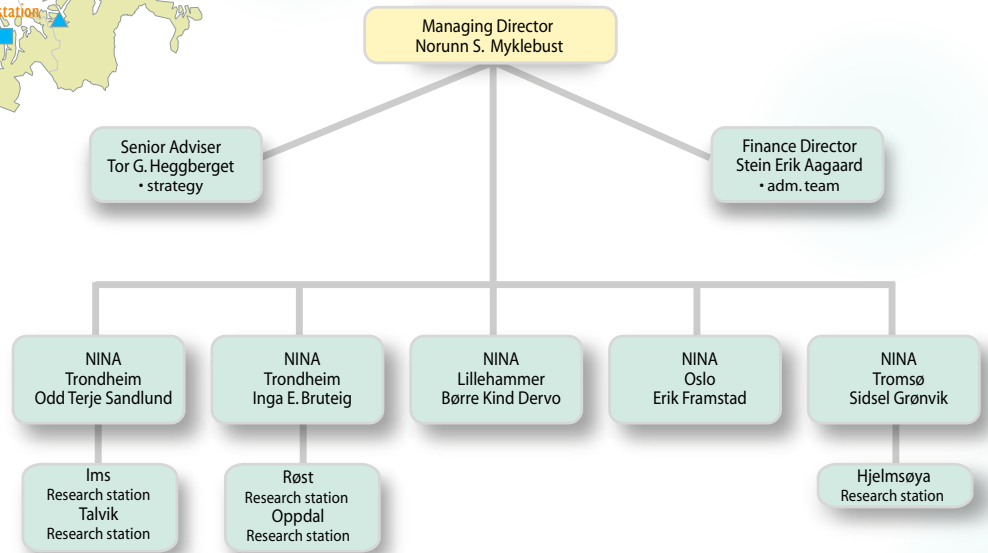

NINA's organisation

NINA was established in 1988. The main office is in Trondheim, and additional offices are established in Oslo, Lillehammer and Tromsø. NINA also owns and runs research stations for fish at Ims and Talvik, for seabirds at Røst and Hjelmsøya, and a breeding farm for arctic fox at Oppdal.